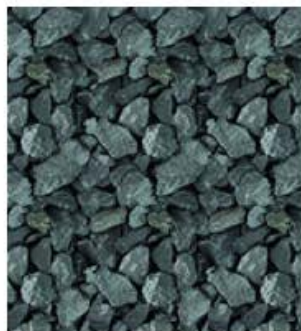

Mulching

call us on 01425 462555

Cheshire Pink

14mm. Chunky rose and brick coloured chips adding deep colour and great texture.

£140 per bag

Merrygold Grit

6mm. Sandy and summery tiny pebbles in yellows, browns and creams.

Blue Slate

20mm or 40mm brilliant for ground cover on borders.

£125 per bag

Green Slate

Fantastic contrast, jade tones, bold and modern - dare to be different.

£125 per bag

Plum Slate

20mm or 40mm brilliant for ground cover on borders.

£125 per bag

Graphite Grey Slate

This stunning aggregate has a soft dusky look when dry and super glossy when wet.

£138 per bag

Gravel

10, 20 & 40 mm. Suitable for paths drives and drainage

Sold loose.
£50 per tonne

Moonstone

20mm. Moonstone gravel is black, brown and white flint gravel. Very popular for driveways.

£110 per bag